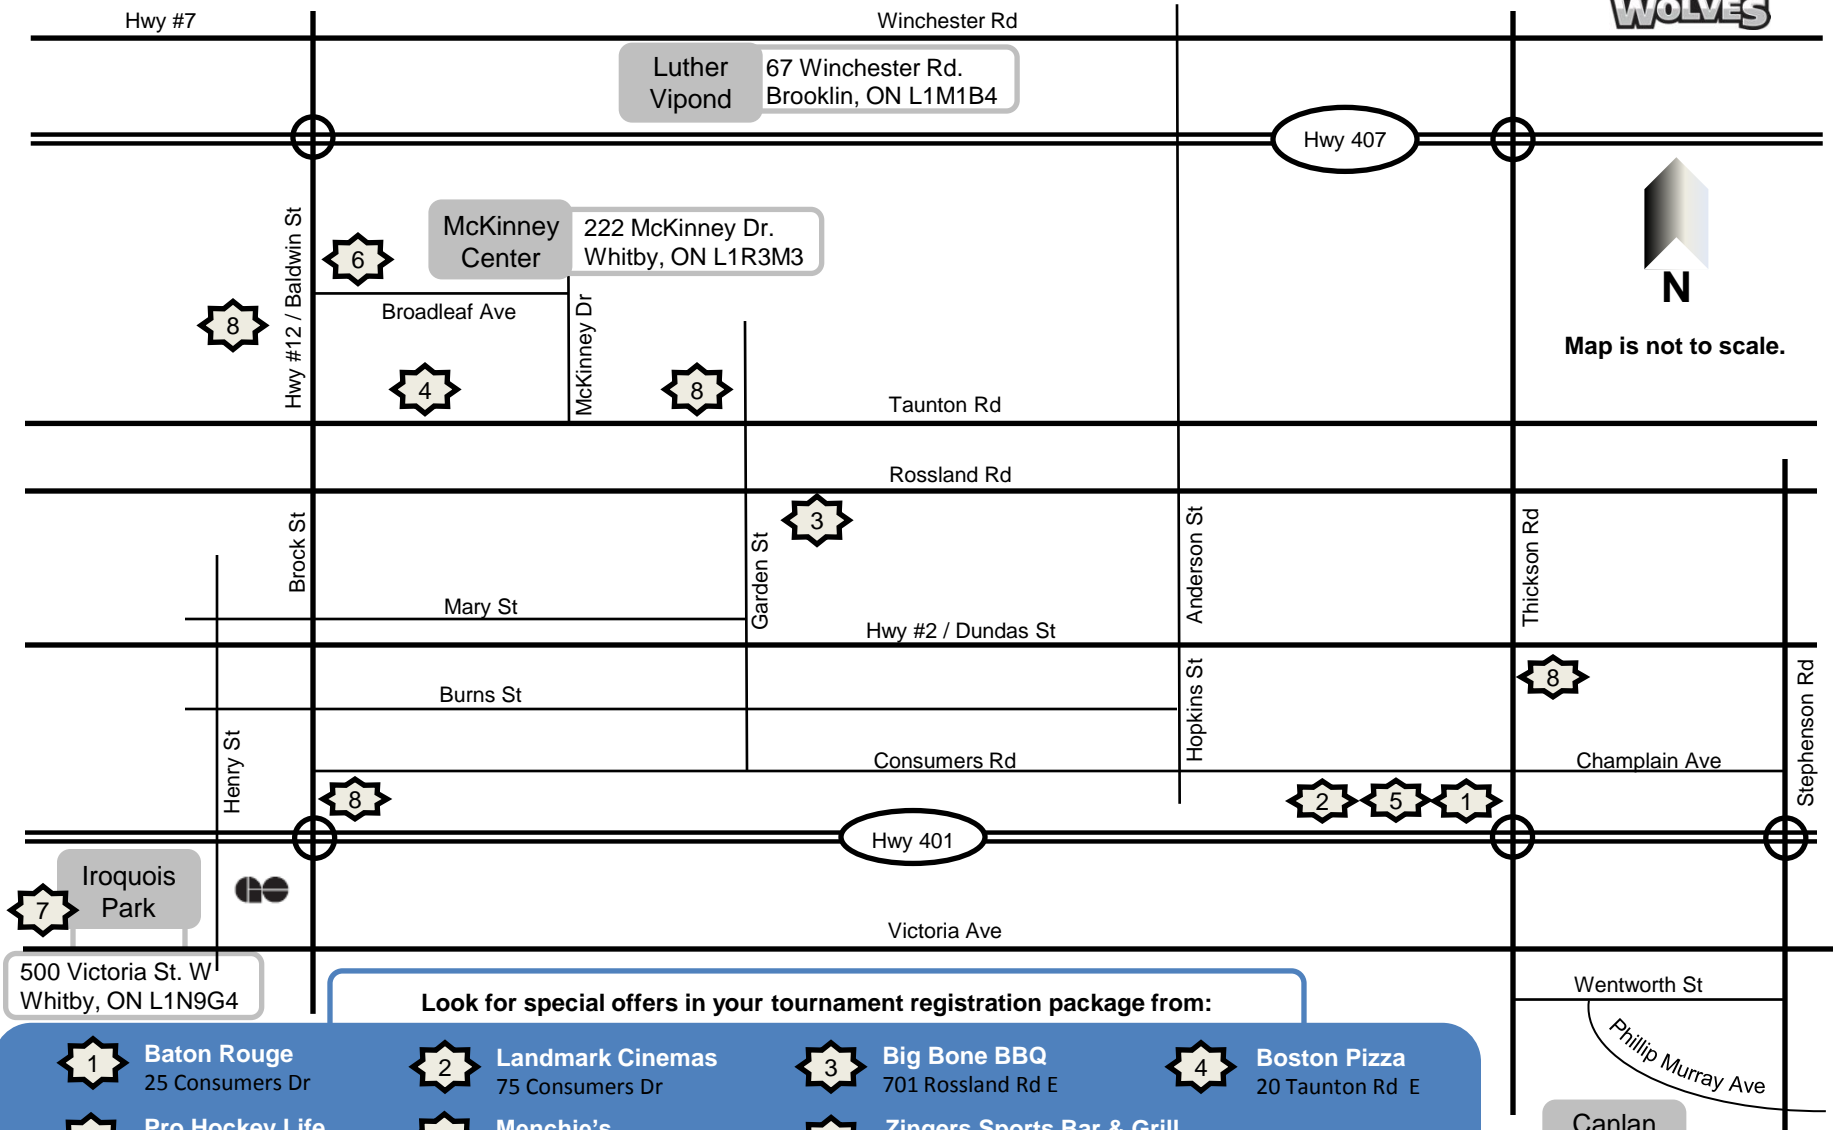

2016 Whitby Tournament of Heroes – Key Locations

7 Iroquois Park
500 Victoria St. W
Whitby, ON L1N9G4

Luther Vipond
67 Winchester Rd.
Brooklin, ON L1M1B4

McKinney Center
222 McKinney Dr.
Whitby, ON L1R3M3

Canlan Oshawa
1401 Phillip Murray Ave.
Oshawa, ON L1J8C4

Look for special offers in your tournament registration package from:

- 1** **Baton Rouge**
25 Consumers Dr
 - 2** **Landmark Cinemas**
75 Consumers Dr
 - 3** **Big Bone BBQ**
701 Rossland Rd E
 - 4** **Boston Pizza**
20 Taunton Rd E
 - 5** **Pro Hockey Life**
75 Consumers Dr
 - 6** **Menchie's**
20 Broadleaf Ave
 - 7** **Zingers Sports Bar & Grill**
Located in Iroquois Park Sports Complex
 - 8** **McDonalds**
Four locations
- 200 Taunton Rd E
1615 Dundas St E
1301 Brock St S
4100 Baldwin St S (in Walmart)